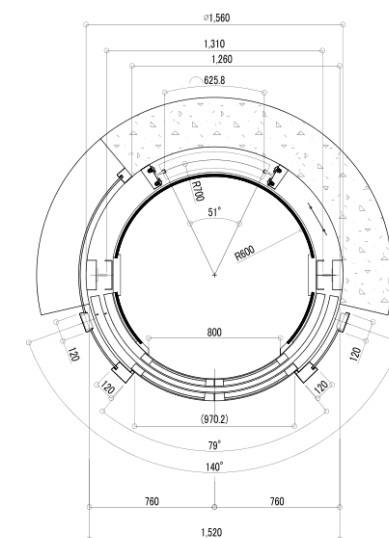

Classic project

Entertainment
Company@
Shanghai
Circular Lift Door

Central opening
800*2100 gold
stainless steel

GENESIS NEWS

Classic project

Circular Home-Lift Project

400KG 3/3/3 0.4m/s

Central opening 800*2000

Classic project

Several super heavy door projects have been delivered successively

GDT4CC 3000*2900

GDT6CC 4500*3000

GDT6CC 6000*3500

GDT8CC 6500*3000

GENESIS NEWS