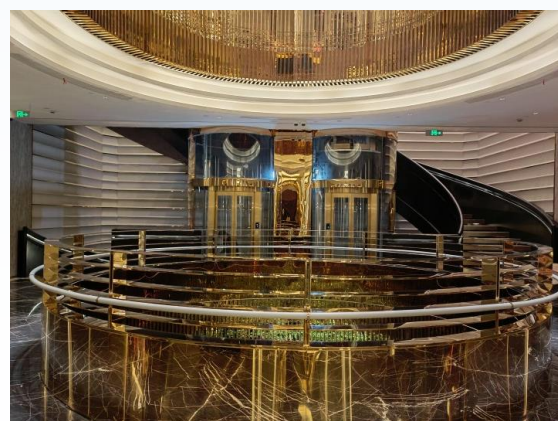

Classic project

Entertainment
Company@
Shanghai
Circular Lift Door

Central opening
800*2100 gold
stainless steel

GENESIS NEWS

Classic project

Circular Home-Lift Project

400KG 3/3/3 0.4m/s

Central opening 800*2000

Classic project

Several super heavy door projects have been delivered successively

GDT4CC 3000*2900

GDT6CC 4500*3000

GDT6CC 6000*3500

GDT8CC 6500*3000

GENESIS NEWS