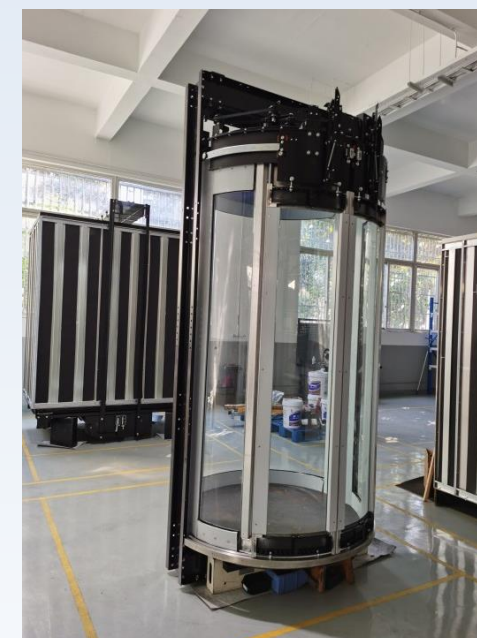

Classic project

Entertainment
Company@
Shanghai
Circular Lift Door

Central opening
800*2100 gold
stainless steel

GENESIS NEWS

Classic project

Circular Home-Lift Project

400KG 3/3/3 0.4m/s

Central opening 800*2000

Classic project

Several super heavy door projects have been delivered successively

GDT4CC 3000*2900

GDT6CC 4500*3000

GDT6CC 6000*3500

GDT8CC 6500*3000

GENESIS NEWS